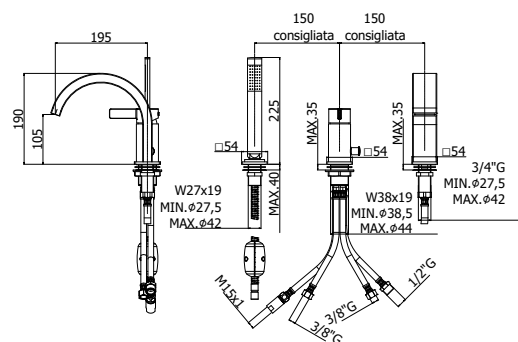

COLLECTION

rock

PRODUCT IMAGE

TECHNICAL DRAWING

DESCRIPTION

Deck mounted mixer with diverter complete with:

- set of 5 stainless steel hoses for mixer
- hand-shower and flexible hose with weight

ART.

RO 041 . .
without spout (2 holes)

RO 040 . .
with waterfall spout (3 holes)

FINISHES

RO
CR - cromo
ST - finitura steel looking