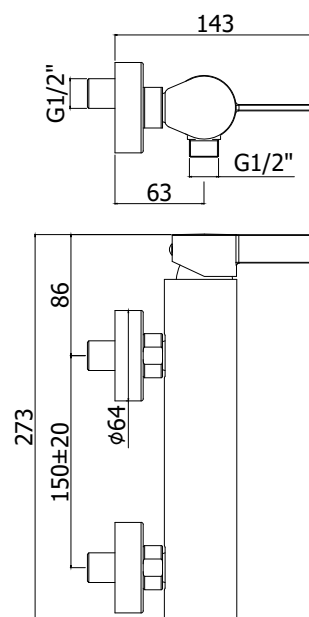

COLLECTION

rock

PRODUCT IMAGE

TECHNICAL DRAWING

DESCRIPTION

Shower mixer complete with:

- set of 2 S-wall-unions 1/2"x3/4"G and wall-plates

ART.

RO 168 . .

without shower set

- with 1/2"G lower connection

RO 168D . .

with ABS joint wall bracket

- with hand-shower and flexible hose

FINISHES

RO